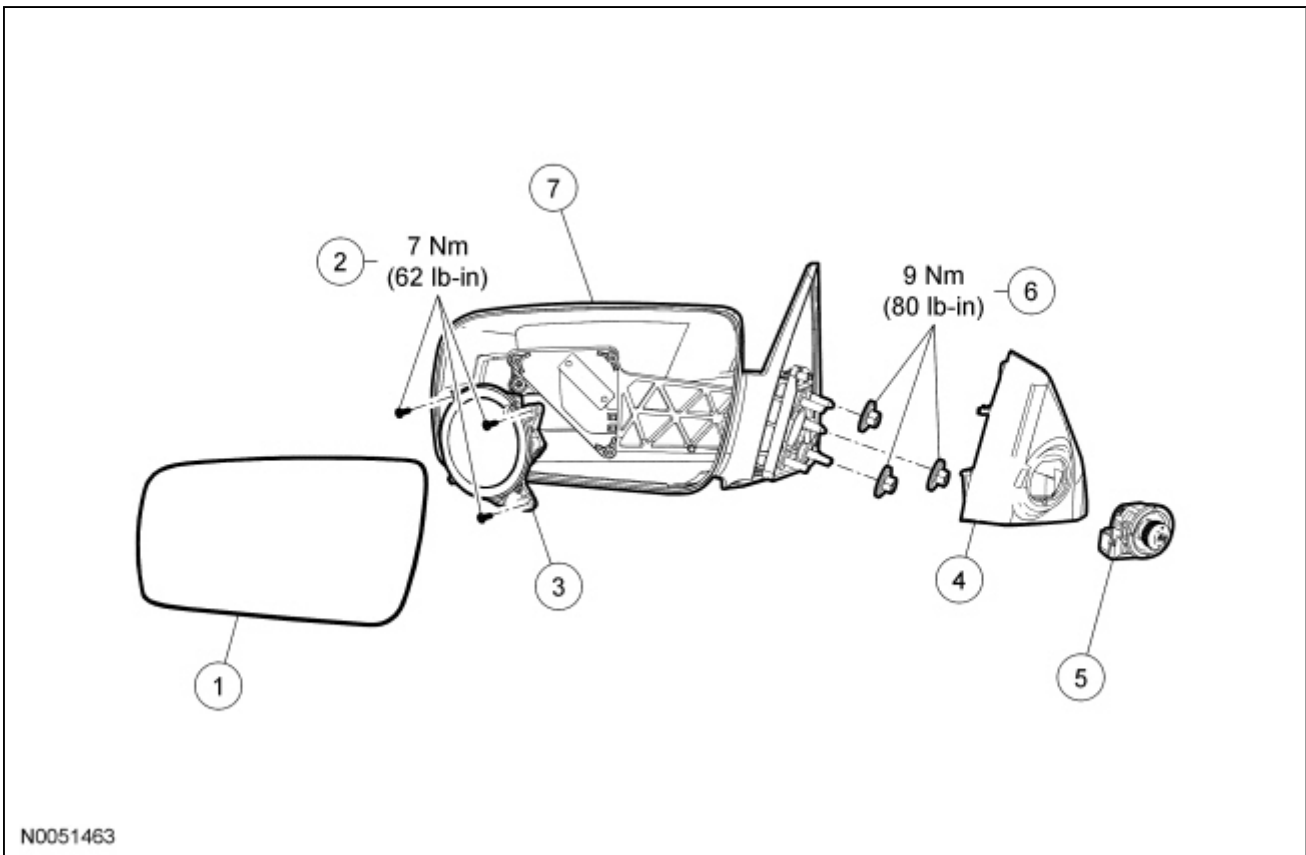

## Exterior Mirrors — Exploded View

Item	Part Number	Description
1	17K707	Exterior mirror glass
2	—	Exterior mirror motor screws (3 required)
3	17D696	Exterior mirror motor
4	17K709	Sail panel
5	17B676	Exterior mirror control switch
6	N621907	Exterior mirror mounting nuts (3 required)
7	17682 RH/ 17683 LH	Exterior mirror